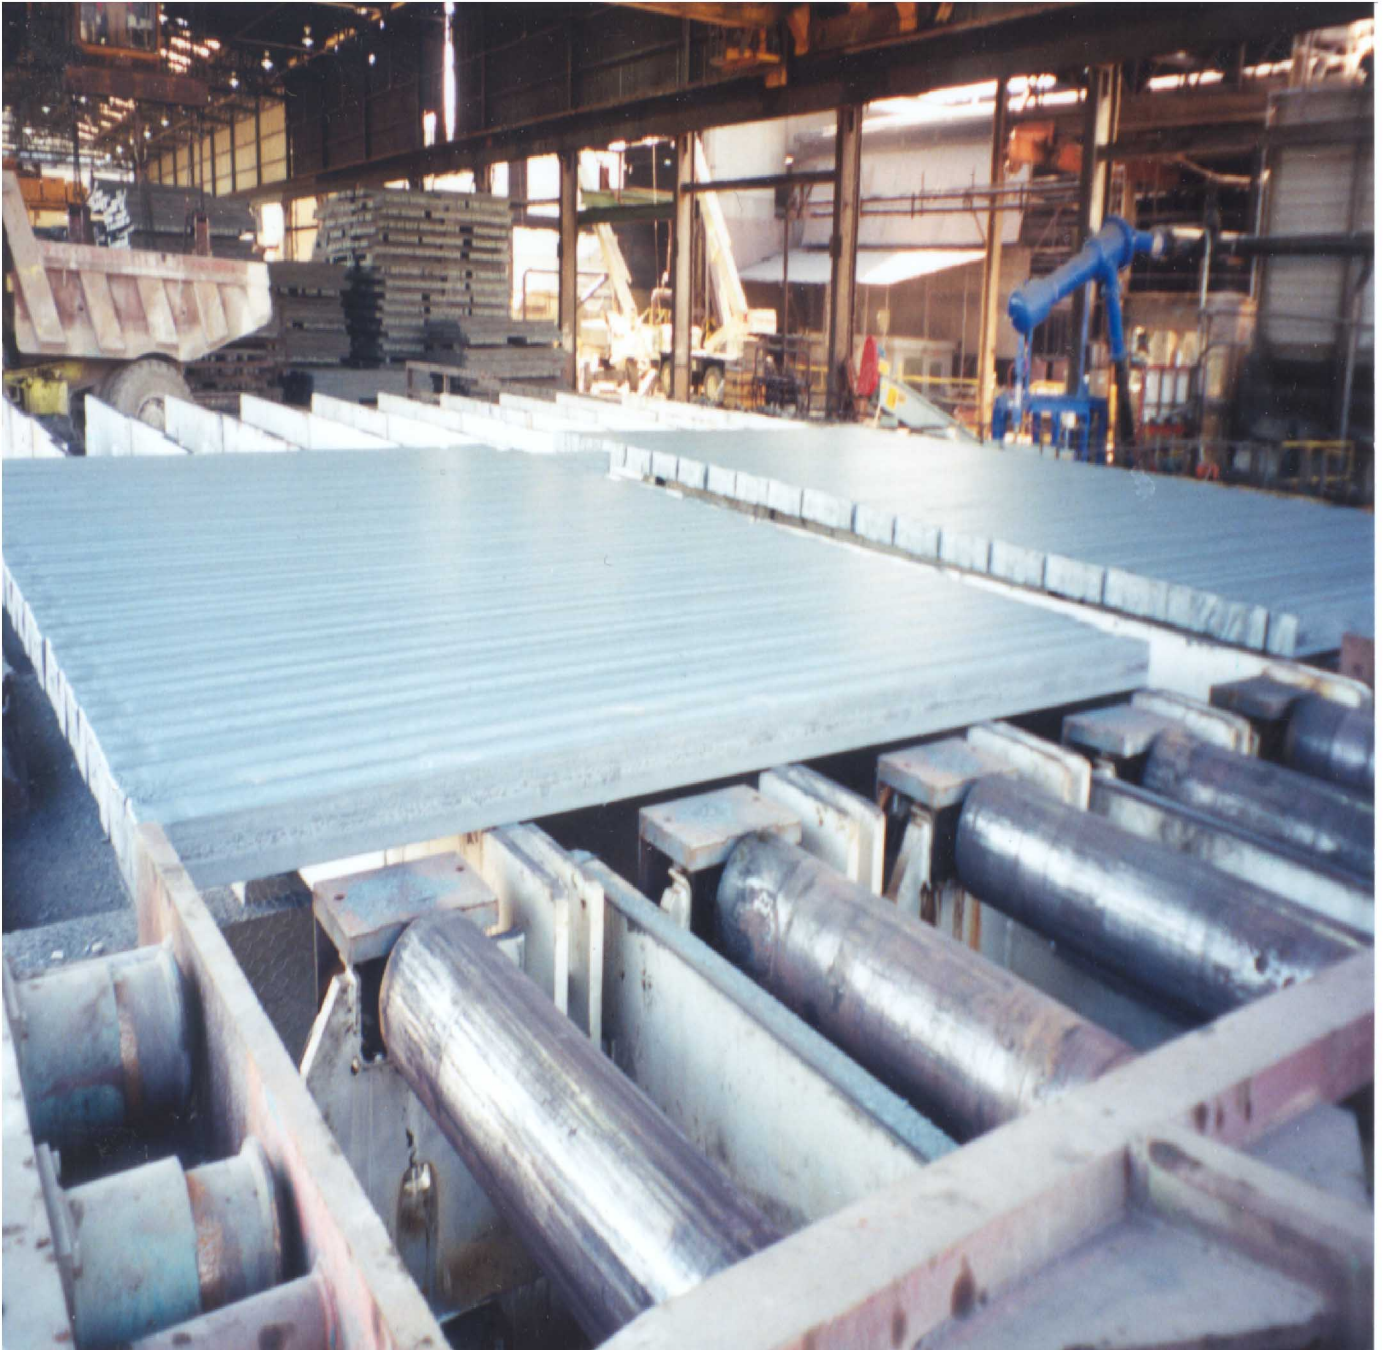

Billet & Bloom Caster

COOLING BED Systems

Walking Beam & Skid Type Concepts

208 A Arvin Avenue, Stoney Creek, Ontario, Canada L8E 2L8 • (905) 662- 5999 • Fax: (905) 662-2633