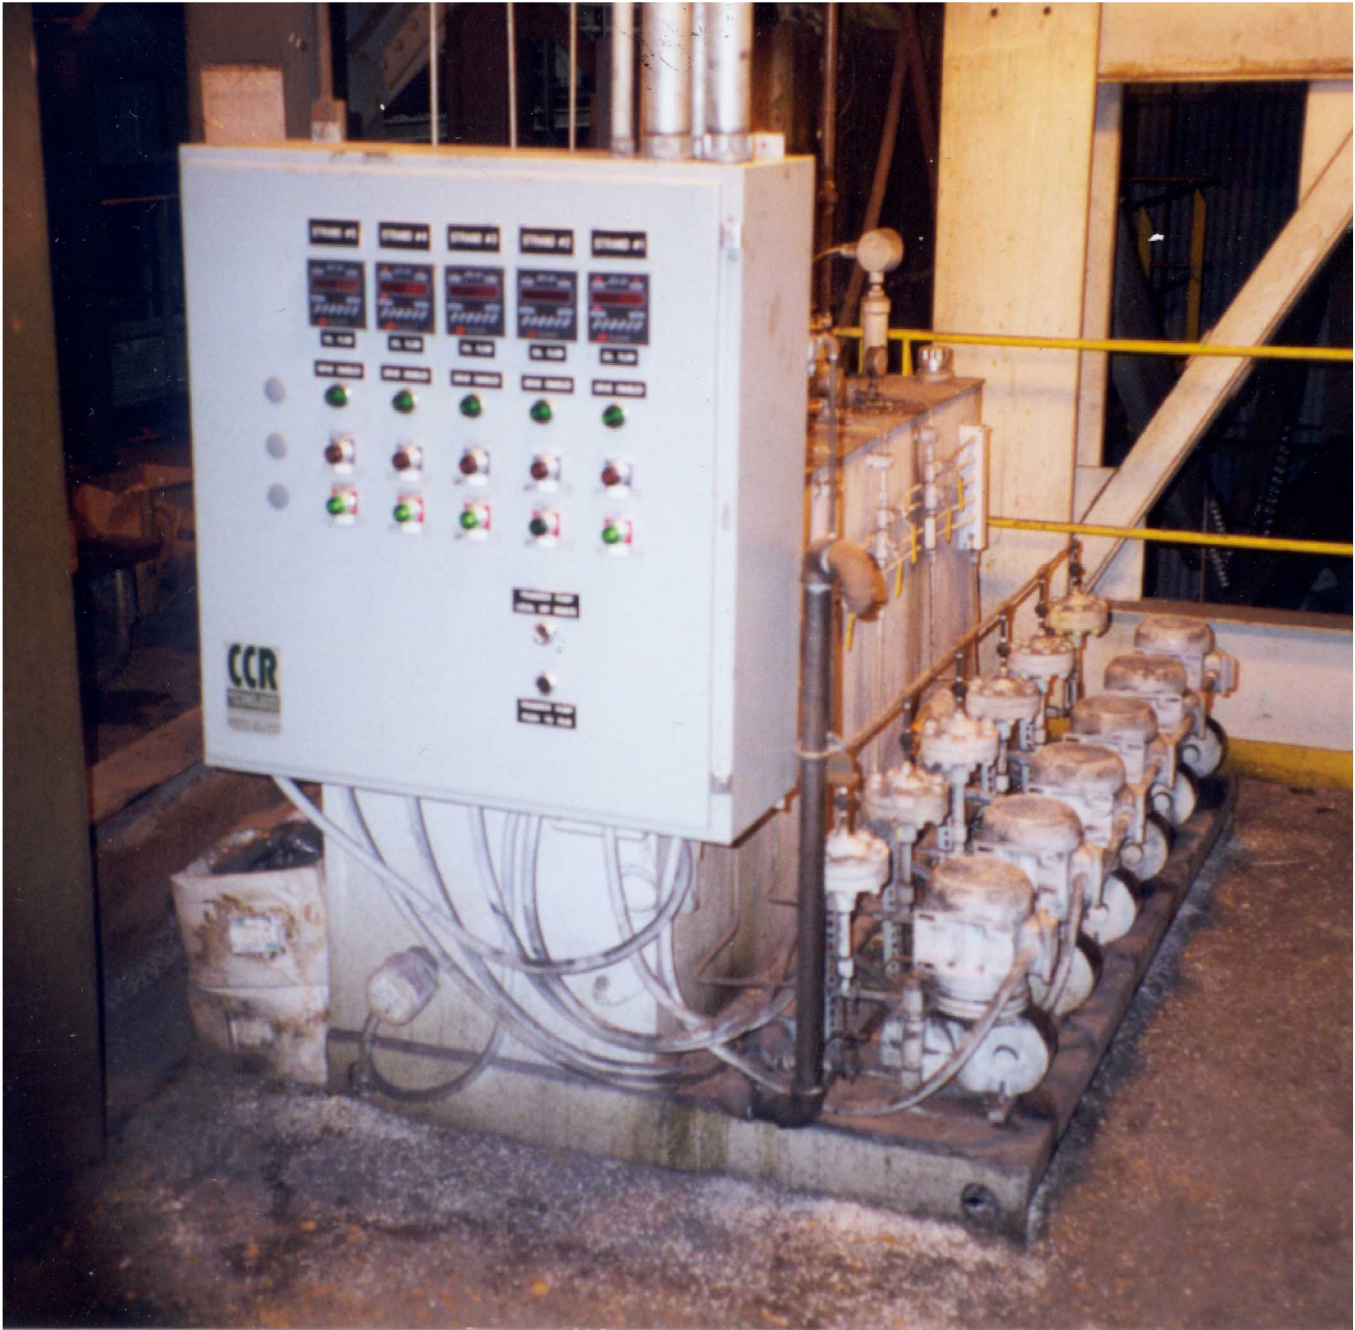

# MOLD LUBE Systems

*Fully Automatic With Variable Flow Control*

208 A Arvin Avenue, Stoney Creek, Ontario, Canada L8E 2L8 • (905) 662-5999 • Fax: (905) 662-2633